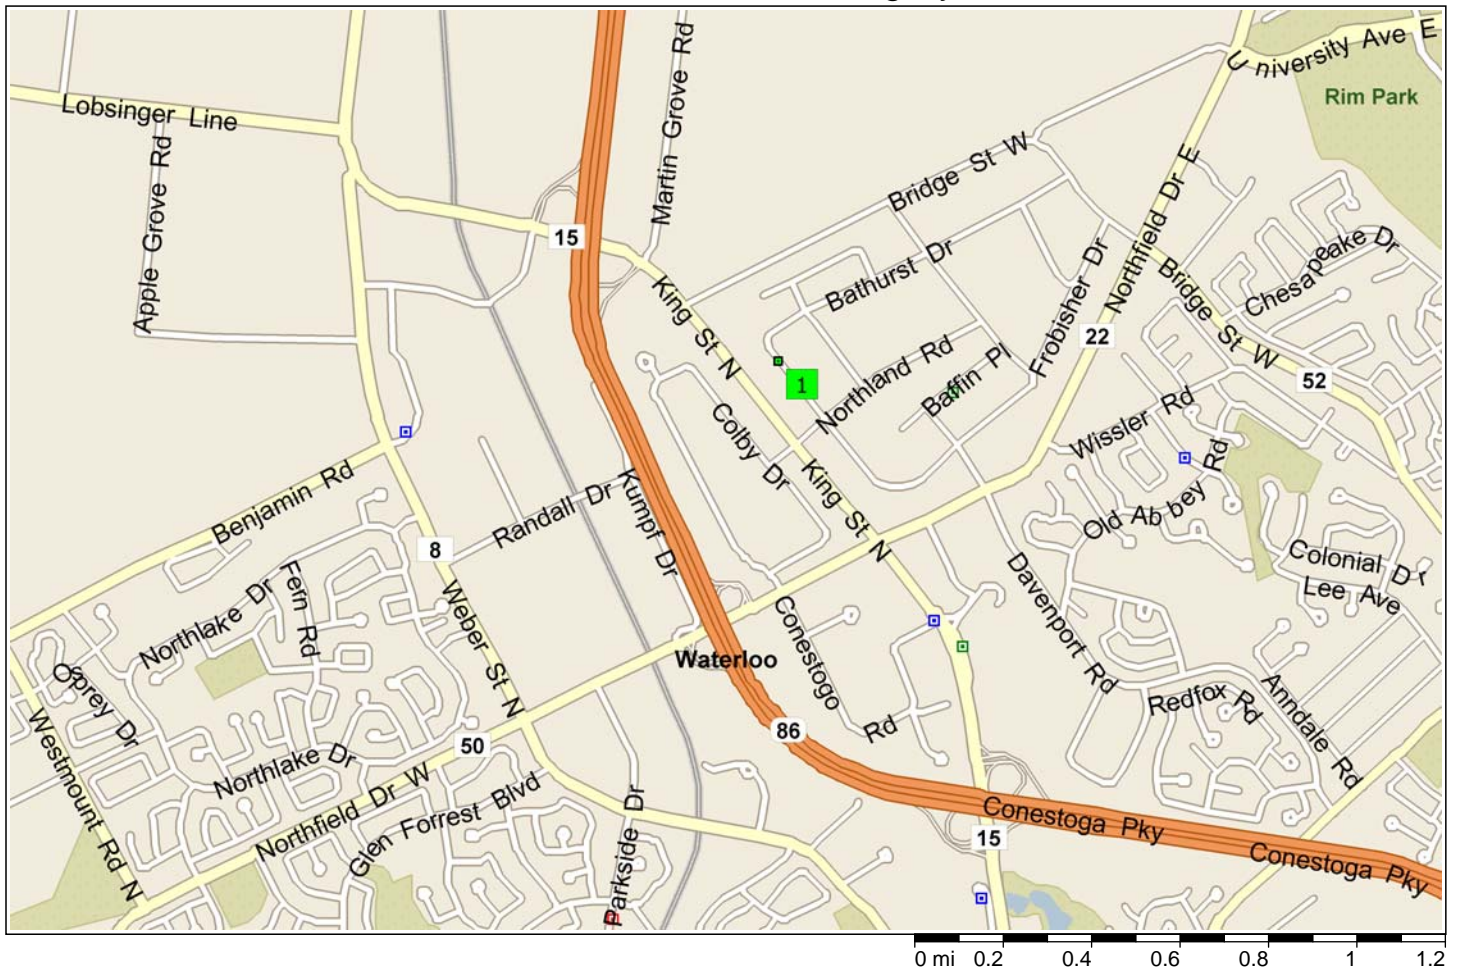

## Directions to Brenneman Filing Systems

### DIRECTIONS TO BRENNEMAN FILING SYSTEMS FROM HWY #401

Hwy 401 to Hwy #8 West to Kitchener-Waterloo.

Follow for approximately 7.5km to exit for Hwy #7 East (Guelph and Hwy #86 north to Waterloo).

You are now on the Conestoga Parkway. After approximately 8 km take Northfield Dr. exit. (After University Ave. & King St. cut offs.)

At the end of the 'ramp' is a stop sign, turn left.

At 2nd stop lights (King St.) turn left.

At 2nd stop lights turn right onto Northland. (Wyman runs off to the left)

Turn left at 1st street which is Bathurst Dr. (Frobisher runs off to the right)

We are in the 3rd building on the left (King-Bathurst Business Centre).

50 Bathurst Dr., Waterloo, ON N2V 2C5

Drive around to the front of the building (facing King St.)-Unit #3

(The side facing Bathurst is our Shipping/Receiving.).