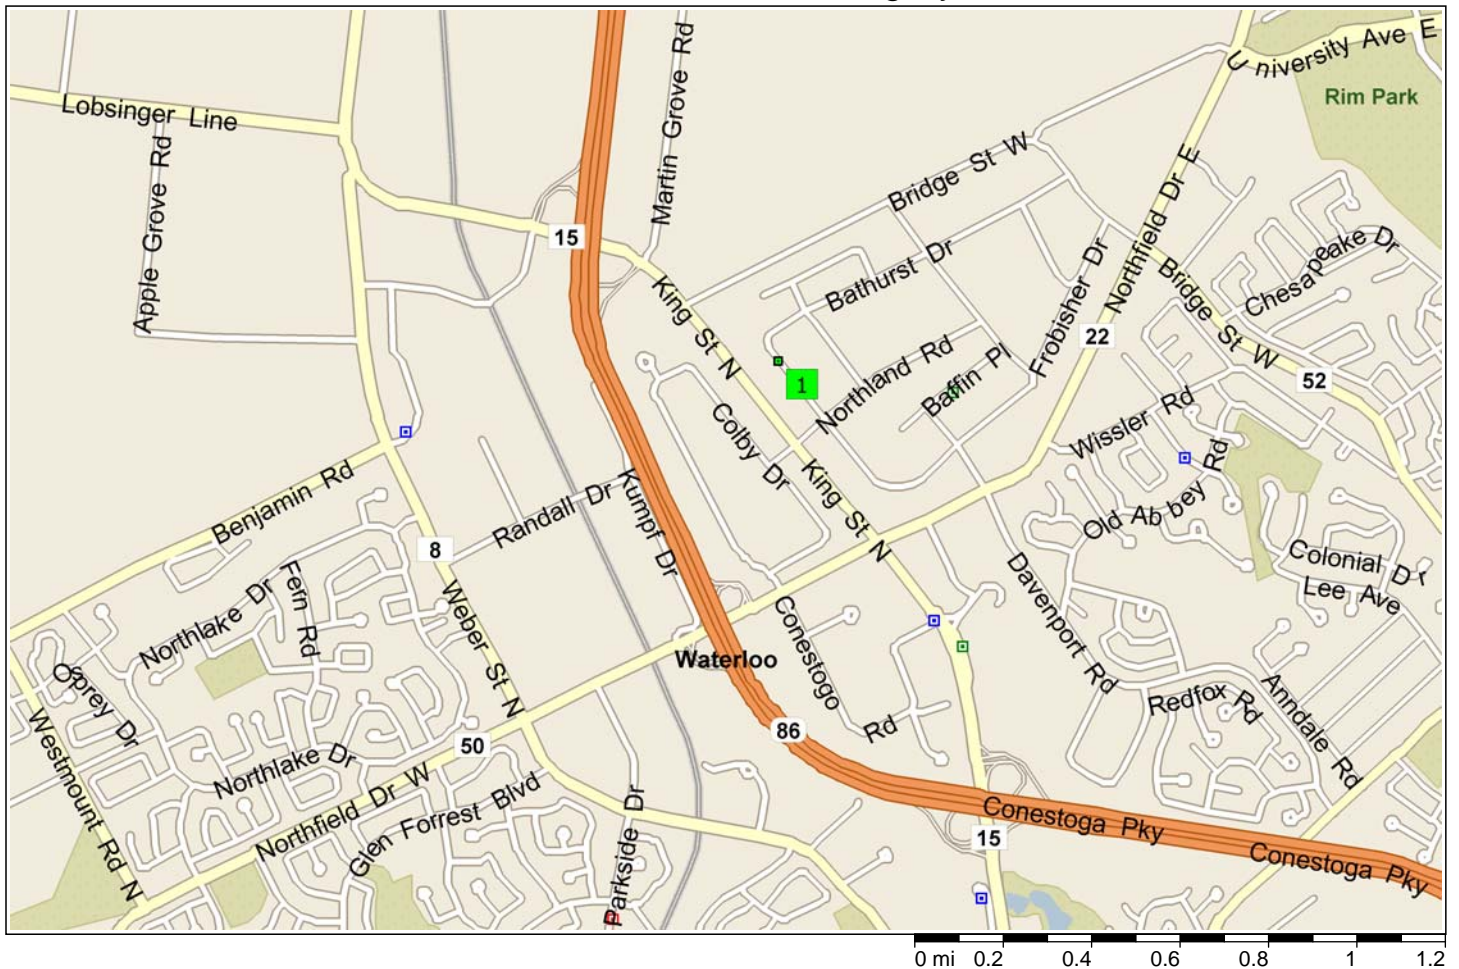

Directions to Brenneman Filing Systems

DIRECTIONS TO BRENNEMAN FILING SYSTEMS FROM HWY #401

Hwy 401 to Hwy #8 West to Kitchener-Waterloo.

Follow for approximately 7.5km to exit for Hwy #7 East (Guelph and Hwy #86 north to Waterloo).

You are now on the Conestoga Parkway. After approximately 8 km take Northfield Dr. exit. (After University Ave. & King St. cut offs.)

At the end of the 'ramp' is a stop sign, turn left.

At 2nd stop lights (King St.) turn left.

At 2nd stop lights turn right onto Northland. (Wyman runs off to the left)

Turn left at 1st street which is Bathurst Dr. (Frobisher runs off to the right)

We are in the 3rd building on the left (King-Bathurst Business Centre).

50 Bathurst Dr., Waterloo, ON N2V 2C5

Drive around to the front of the building (facing King St.)-Unit #3

(The side facing Bathurst is our Shipping/Receiving.).

Lost? Phone (519) 747-5777